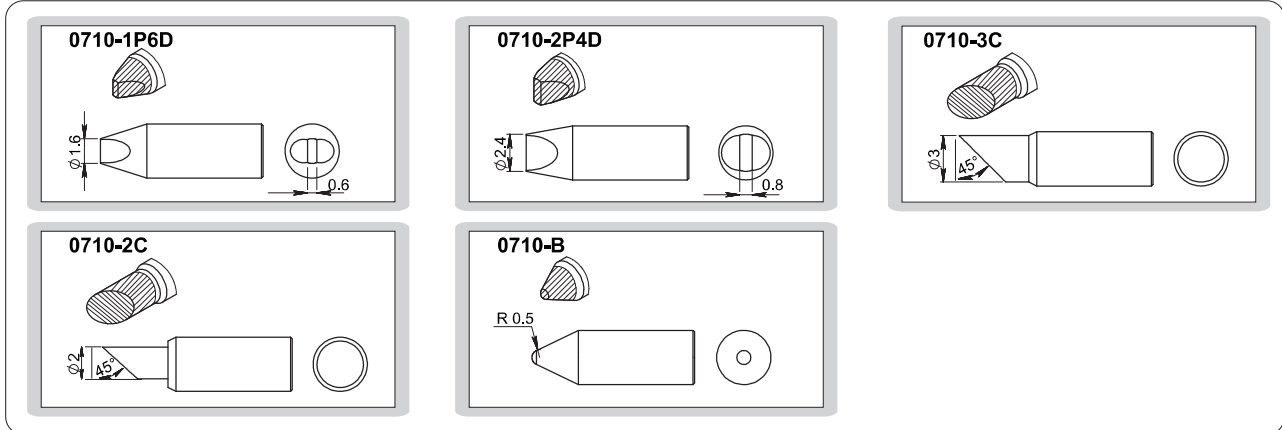

INTELLIGENT CORDLESS SOLDERING IRON CODE 0710-SD420

- Built-in lithium battery, easy to carry
- Integral precision soldering tip, fast heating speed
- Automatic sleep function
- Temperature calibration function

soldering tip 0710-SK (included)

soldering tip 0710-J (included)

soldering iron stand (included)

soldering tips (included)

Unit: mm

soldering tips (optional)

Unit: mm

SPECIFICATION

Display screen	OLED
Temperature range	100°C~420°C
Power	10W
Work hours	30 minutes (indicates V-P when the battery is low)
Power supply	rechargeable lithium battery: 3.7V, 2600mAh
Dimension	198x27x21mm
Weight	85g