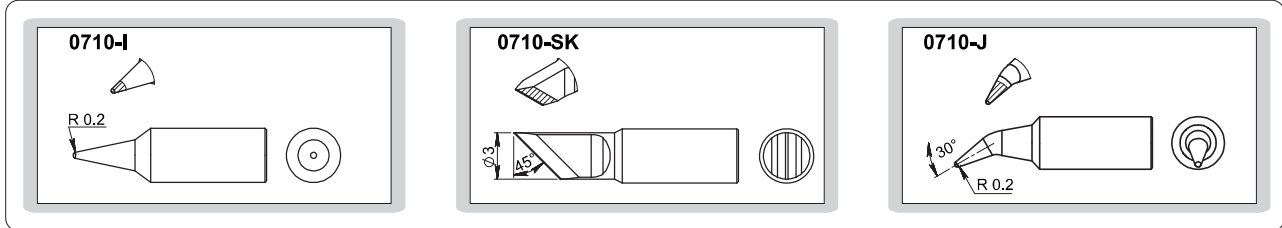

soldering tip 0710-SK (included)

soldering tip 0710-J (included)

soldering iron stand (included)

soldering tips (included)

Unit: mm

soldering tips (optional)

Unit: mm

SPECIFICATION

Display screen	OLED
Temperature range	100°C~420°C
Power	10W
Work hours	30 minutes (indicates V-P when the battery is low)
Power supply	rechargeable lithium battery: 3.7V, 2600mAh
Dimension	198x27x21mm
Weight	85g